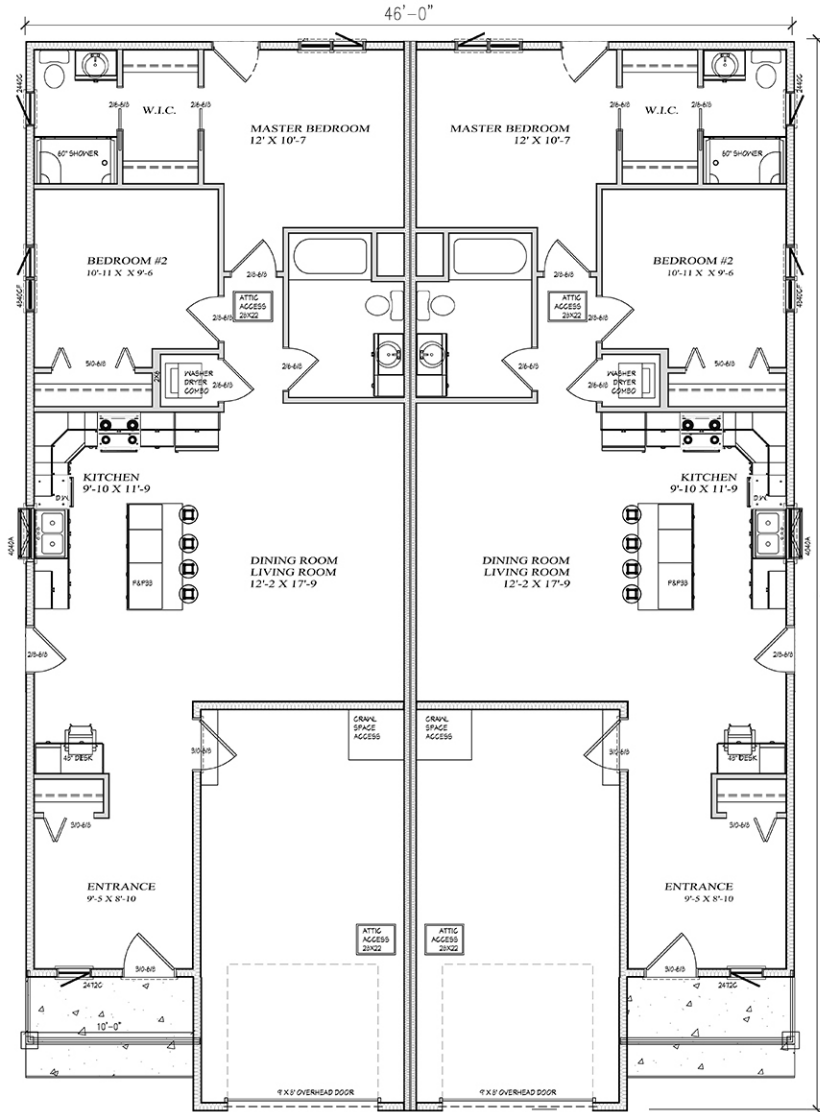

Cornerstone Condos

A New Development in Battleford West

Starting at \$295,000

- Tranquil Community
- Large Entrance
- One Level, 2 Bedroom, 2 Bathroom
- Colored Exterior Doors
- Island with Eating Bar
- High-grade Carpet and Vinyl Plank Flooring Throughout
- Appliances Included
- Upgrades Available (See spec book)
- Cultured Stone
- Landscaping
- Fence
- PWF Patio Ground Level
- Driveway
- ICF Foundation
- Upgraded Triple Pane Windows With Colored Frames
- Upgrade OH Door C/S Openers
- Hardboard Siding
- 25 Year Asphalt Shingles