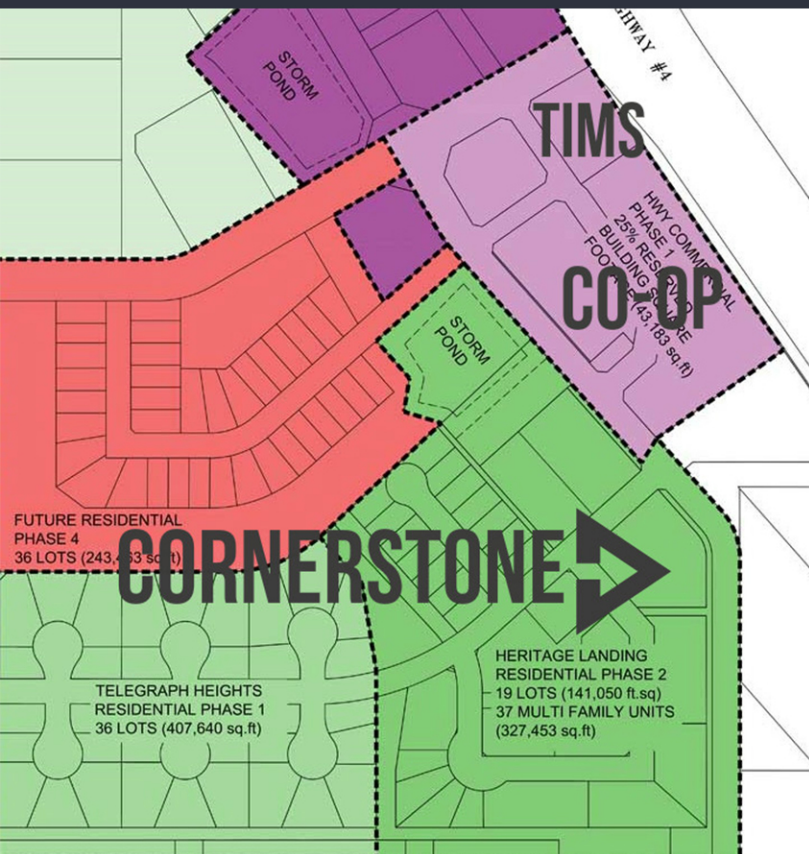

Cornerstone Condos

A New Development in Battleford West

Starting at \$295,000

- Tranquil Community
- Large Entrance
- One Level, 2 Bedroom, 2 Bathroom
- Colored Exterior Doors
- Island with Eating Bar
- High-grade Carpet and Vinyl Plank Flooring Throughout
- Appliances Included
- Upgrades Available (See spec book)
- Cultured Stone
- Landscaping
- Fence
- PWF Patio Ground Level
- Driveway
- ICF Foundation
- Upgraded Triple Pane Windows With Colored Frames
- Upgrade OH Door C/S Openers
- Hardboard Siding
- 25 Year Asphalt Shingles